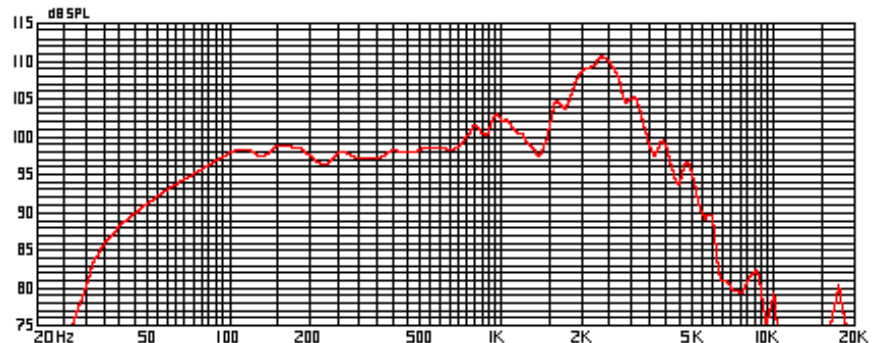

Eminence Speaker LLC
P. O. Box 360
Eminence, Kentucky 40019
USA
502.845.5653 phone
502.845.5622 fax
info@eminence.com
www.eminence.com