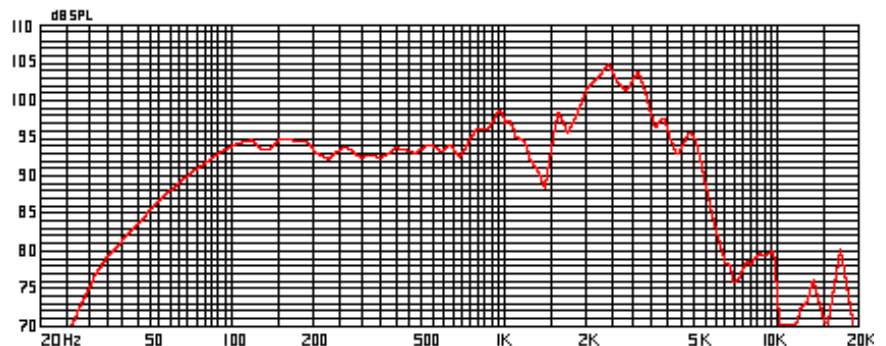

Eminence Speaker LLC
P. O. Box 360
Eminence, Kentucky 40019
USA
502.845.5622 phone
502.845.5653 fax
info@eminence.com
www.eminence.com