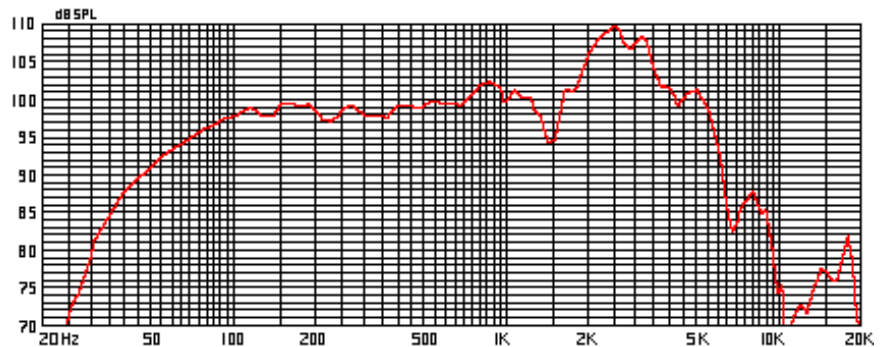

Eminence Speaker LLC
P. O. Box 360
Eminence, Kentucky 40019
USA
502.845.5653 phone
502.845.5622 fax
info@eminence.com
www.eminence.com