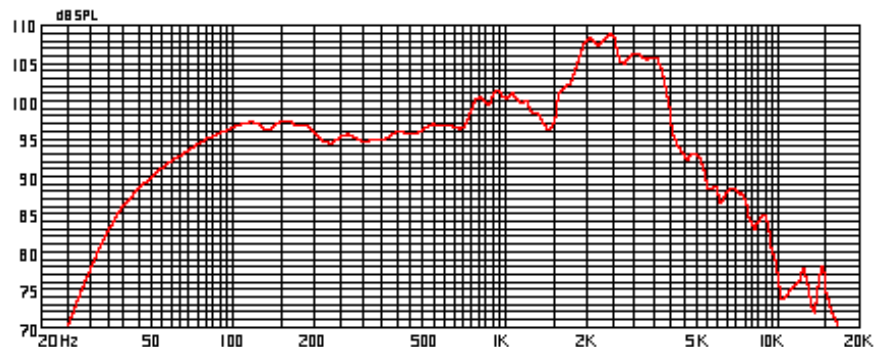

Eminence Speaker LLC
P. O. Box 360
Eminence, Kentucky 40019
USA
502.845.5622 phone
502.845.5653 fax
info@eminence.com
www.eminence.com